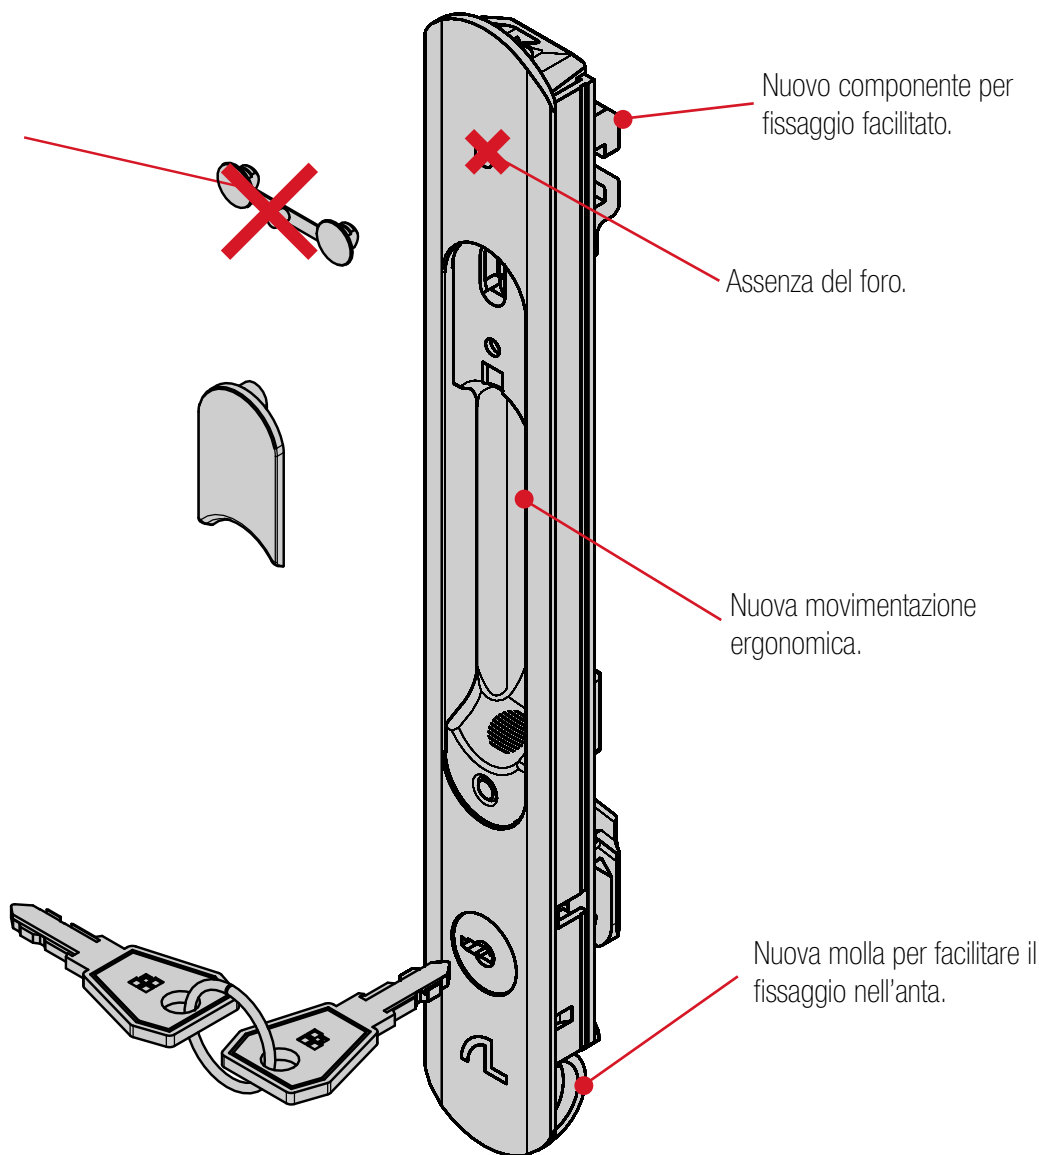

Info prodotto 2008

26.02.2020

it's my window

ACP 8009 SLIDE 80-106 PLUS

Cappuccio non più necessario.

Nuovo componente per fissaggio facilitato.

Assenza del foro.

Nuova movimentazione ergonomica.

Nuova molla per facilitare il fissaggio nell'anta.

EasyDoor
Ecoslim 50 TT
Ecoslim 62 TT
Ecoslim 72 TT
Elite Door 72
Door 62
Door 72
Sirio 50
Smart 30
Planet 45
Planet 50 TT
Planet 50 PLUS
Planet 62 TT
Planet 62 PLUS
Planet 72 HT
Planet 72 PLUS
3G
Fullglazing
Matic 50
Matic 50 PLUS
Matic 62 TT
Matic 62 PLUS
Matic 72
Matic 72 PLUS
3G Matic
Nathura 59
Nathura 70
Nathura 82
Nathura 92
Slide 60
Slide 65
● Slide 80/106 PLUS
Topslide 160
Topslide 160 PLUS
Slidewood 160
Topslidewood 214
Panoramico
Balconi e balaustre